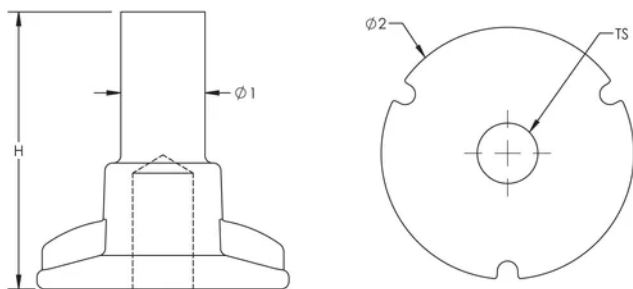

Nuts and bolts are supplied unassembled

A plastic cap is installed on the threaded hole to protect against concrete intrusion

PRODUCT ATTRIBUTES

Article Number: 166150

Material: Copper

Height (H): 55 mm

Diameter 1 (Ø1): 16 mm

Diameter 2 (Ø2): 50 mm

Thread Size (TS): M12

ADDITIONAL PRODUCT DETAILS

Assemblies require conductors and nVent ERICO Cadweld connections, which must be ordered separately.

DIAGRAMS

WARNING

nVent products shall be installed and used only as indicated in nVent's product instruction sheets and training materials. Instruction sheets are available at www.nvent.com and from your nVent customer service representative. Improper installation, misuse, misapplication or other failure to completely follow nVent's instructions and warnings may cause product malfunction, property damage, serious bodily injury and death and/or void your warranty.