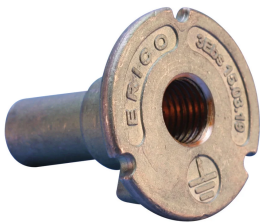

DB Earthpoint, One Stud, M12 Thread

CATALOG NUMBER

DB12A

Grounding and bonding are an integral part of any modern electrical protection system design. An effective ground system is a key element of this. An equipotential bond between all current-carrying elements in a structure and earth is required for personnel safety in case of catenary failure, for instance.

A cathodic protection system also prevents corrosion damage to steelwork and reduces expensive maintenance.

It is crucial to help provide personnel safety, as well as reliable protection for vital equipment, and in some cases, to minimize interruptions of service and costly downtime. With over a century of experience in the design and manufacturing of bonding and grounding solutions, ERICO offers a quality system to assist you with your needs.

FEATURES

Preferential bonding earthpoint

Enables production of the earthbridge using nVent ERICO Cadweld Exothermic connections to attach to a round solid, round stranded, or flat conductor made of copper or steel

Nuts and bolts are supplied unassembled

A plastic cap is installed on the threaded hole to protect against concrete intrusion

PRODUCT ATTRIBUTES

Article Number: 166150

Material: Copper

Height (H): 55 mm

Diameter 1 (Ø1): 16 mm